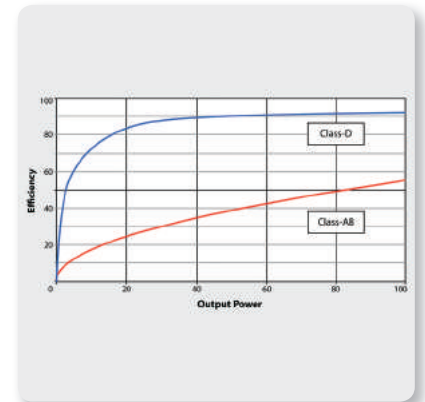

Portable Speakers

EUROLIVE B12X

1000 Watt 2 Way 12" Powered Loudspeaker
with Digital Mixer, Wireless Option,
Remote Control via iOS* / Android* Mobile
App and Bluetooth Audio Streaming

Class-D - Massive Power, Perfect Sound

Thanks to our revolutionary Class-D amplifier technology, we are able to provide you with enormous power and incredible sonic performance in an easy-to-use, ultra-portable and lightweight package. Class-D amplification makes all the difference, offering the ultimate in energy efficiency and eliminating the need for heavy power supplies and massive heat sinks. This amazing technology makes it possible to design and build extremely powerful products that are significantly lighter in weight than their traditional counterparts, while using less energy and protecting the environment.