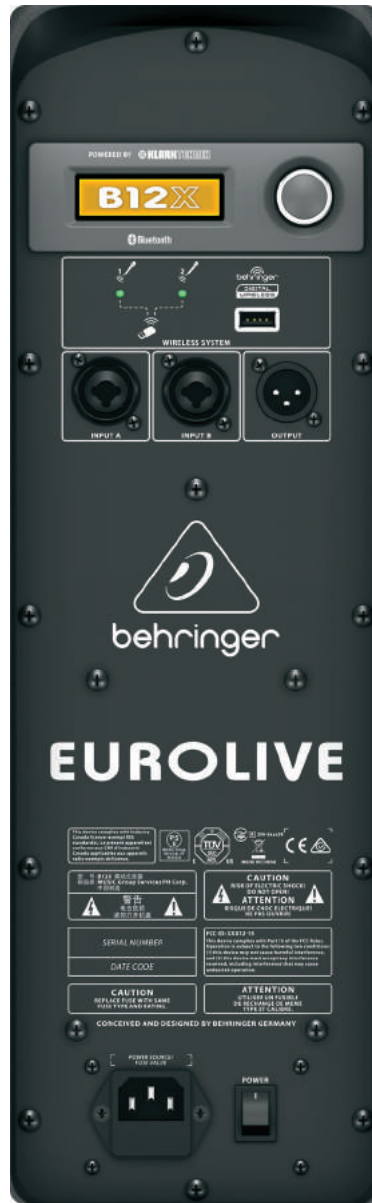

Portable Speakers

EUROLIVE B12X

1000 Watt 2 Way 12" Powered Loudspeaker with Digital Mixer, Wireless Option, Remote Control via iOS* / Android* Mobile App and Bluetooth Audio Streaming

For service, support or more information contact the BEHRINGER location nearest you:

Europe
MUSIC Group Services UK
Tel: +44 1562 547 100
Email: CARE@music-group.com

USA/Canada
MUSIC Group Services NV Inc.
Tel: +1 702 963 1300
Email: CARE@music-group.com

Japan
MUSIC Group Services JP K.K.
Tel: +81 3 5833 9121
Email: CARE@music-group.com

MUSIC Group accepts no liability for any loss which may be suffered by any person who relies either wholly or in part upon any description, photograph, or statement contained herein. Technical specifications, appearances and other information are subject to change without notice. All trademarks are the property of their respective owners. MIDAS, KLARK TEKNIK, LAB GRUPPEN, LAKE, TANNÖY, TURBOSOUND, TC ELECTRONIC, TC HELICON, BEHRINGER, BUGERA, COOLAUDIO and EUROCOM are trademarks or registered trademarks of MUSIC Group IP Ltd. © MUSIC Group IP Ltd. 2017 All rights reserved.