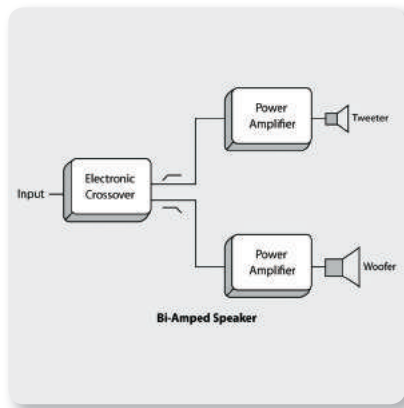

Portable Speakers

EUROLIVE B12X

1000 Watt 2 Way 12" Powered Loudspeaker
with Digital Mixer, Wireless Option,
Remote Control via iOS* / Android* Mobile
App and Bluetooth Audio Streaming

Class-D - Massive Power, Perfect Sound

Thanks to our revolutionary Class-D amplifier technology, we are able to provide you with enormous power and incredible sonic performance in an easy-to-use, ultra-portable and lightweight package. Class-D amplification makes all the difference, offering the ultimate in energy efficiency and eliminating the need for heavy power supplies and massive heat sinks. This amazing technology makes it possible to design and build extremely powerful products that are significantly lighter in weight than their traditional counterparts, while using less energy and protecting the environment.